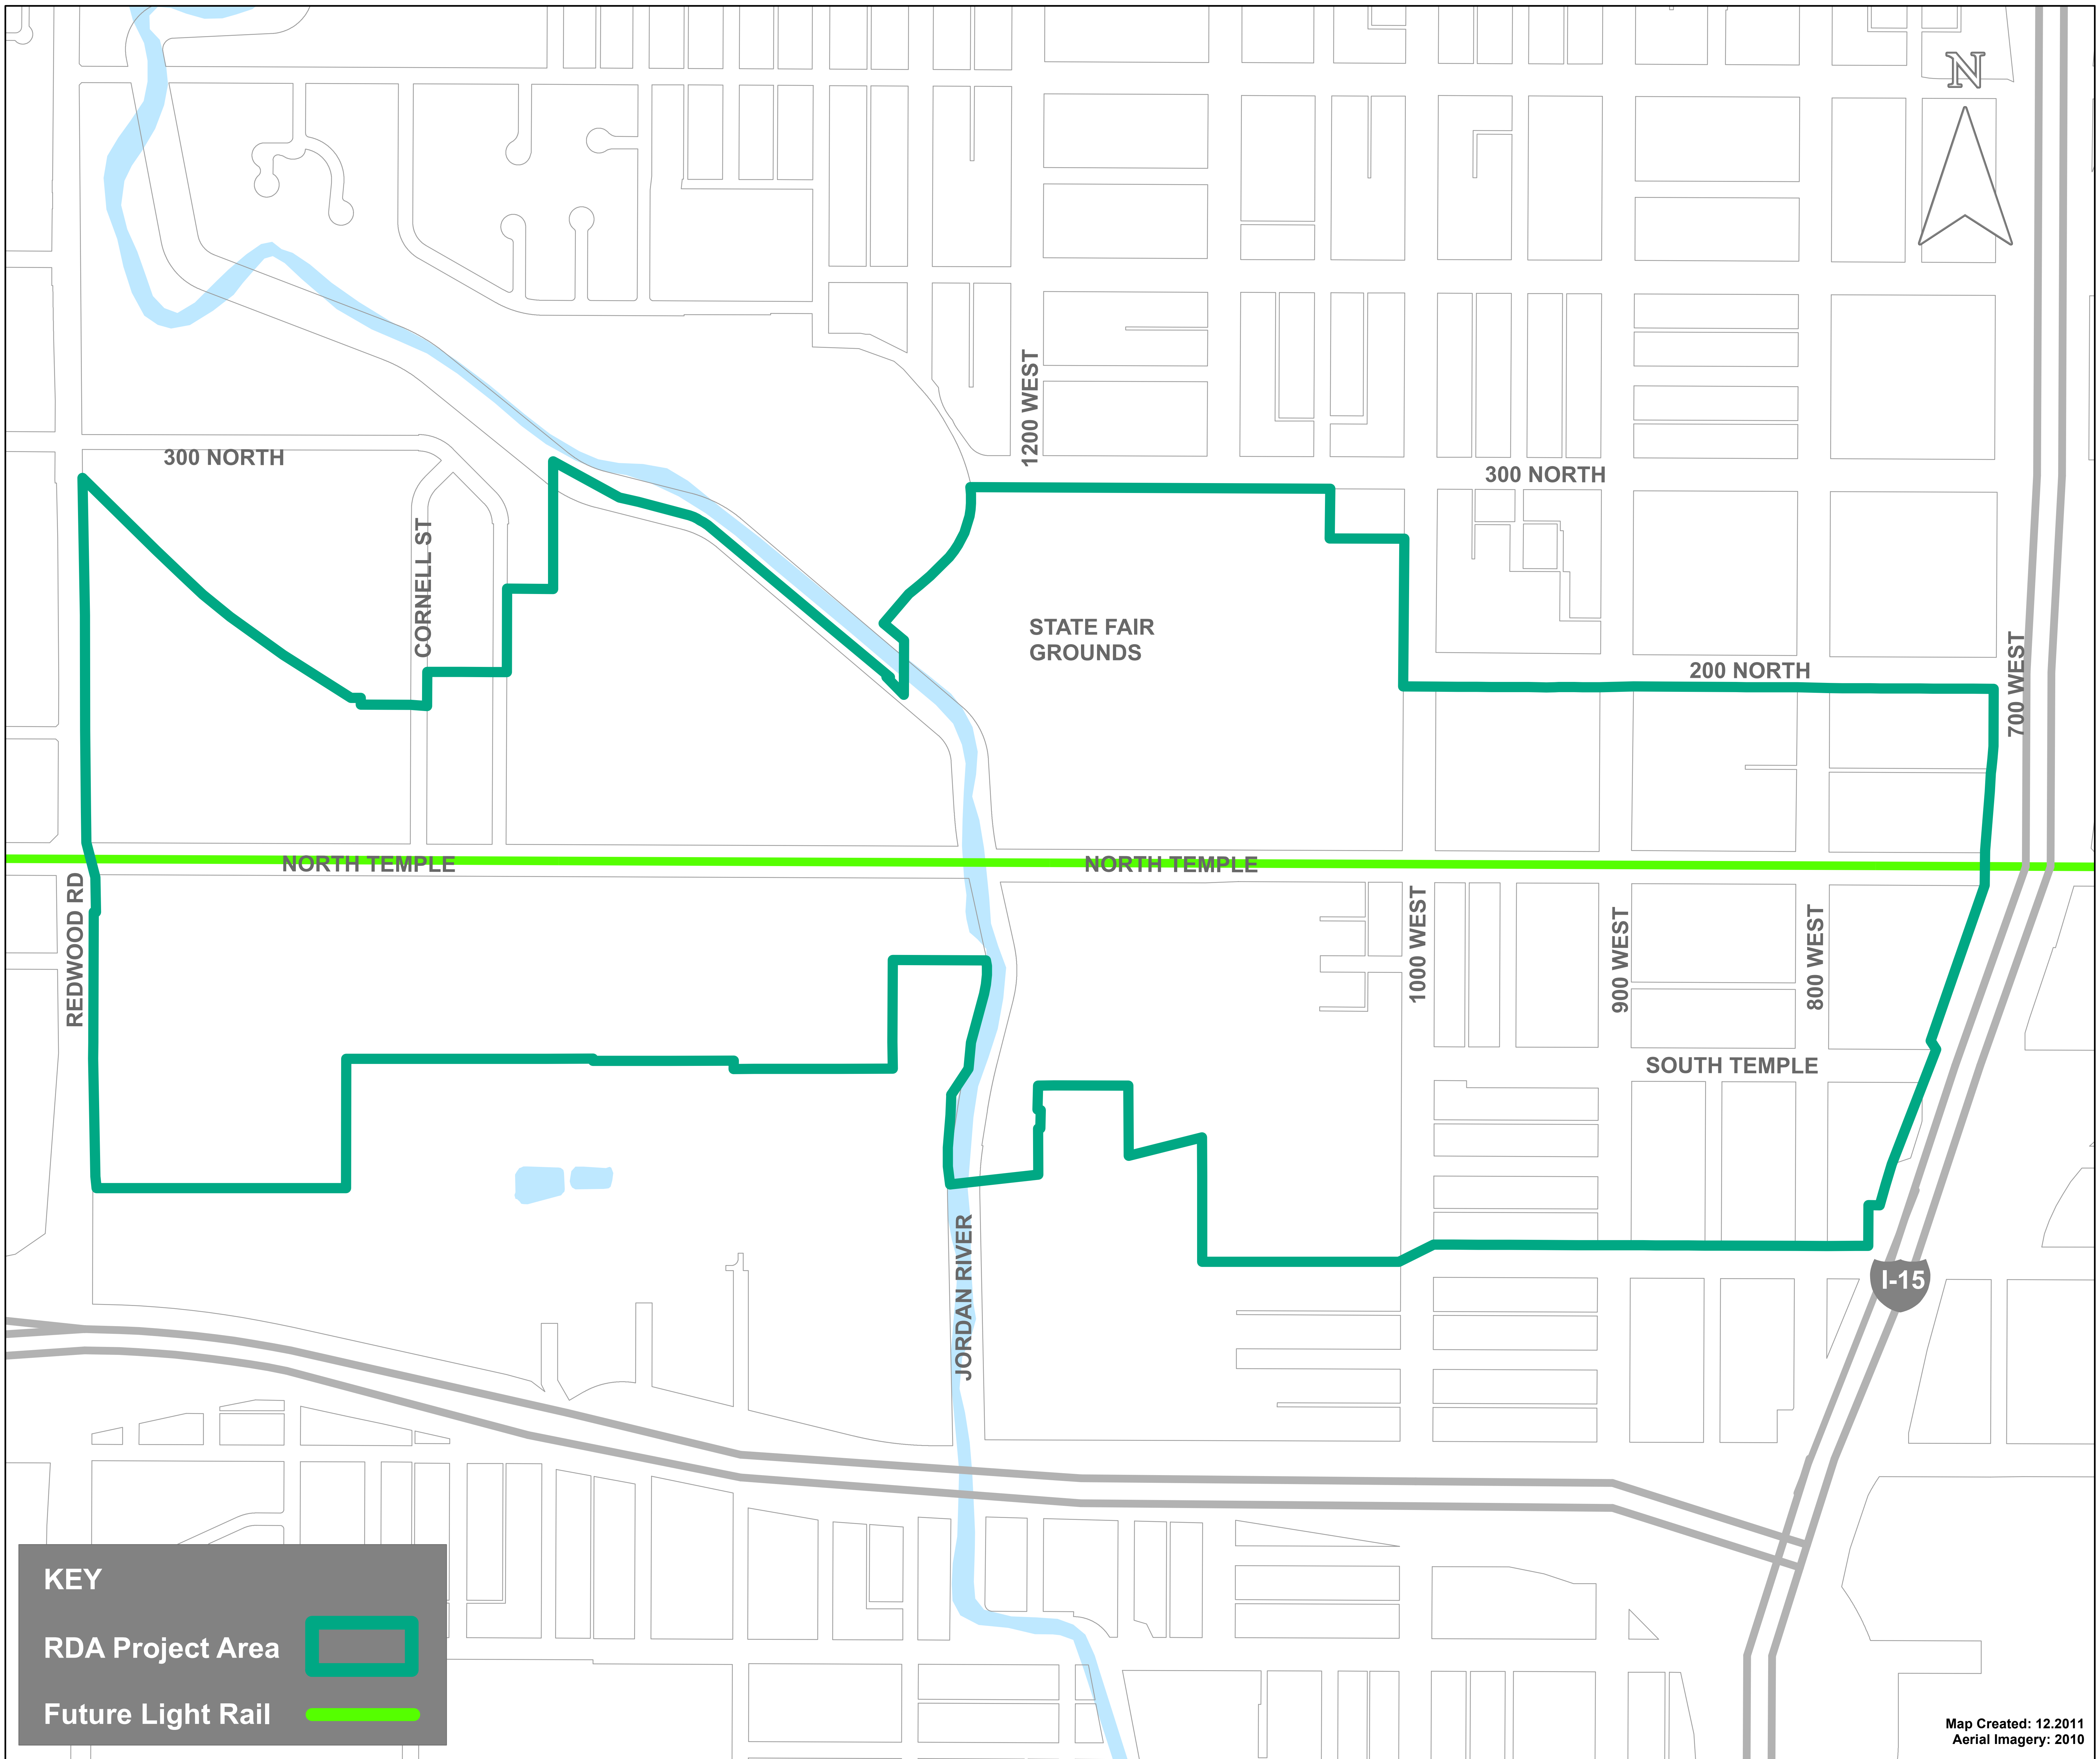

# North Temple (URA) Project Area

Redevelopment Agency of Salt Lake City

**KEY**

- RDA Project Area 
- Future Light Rail 